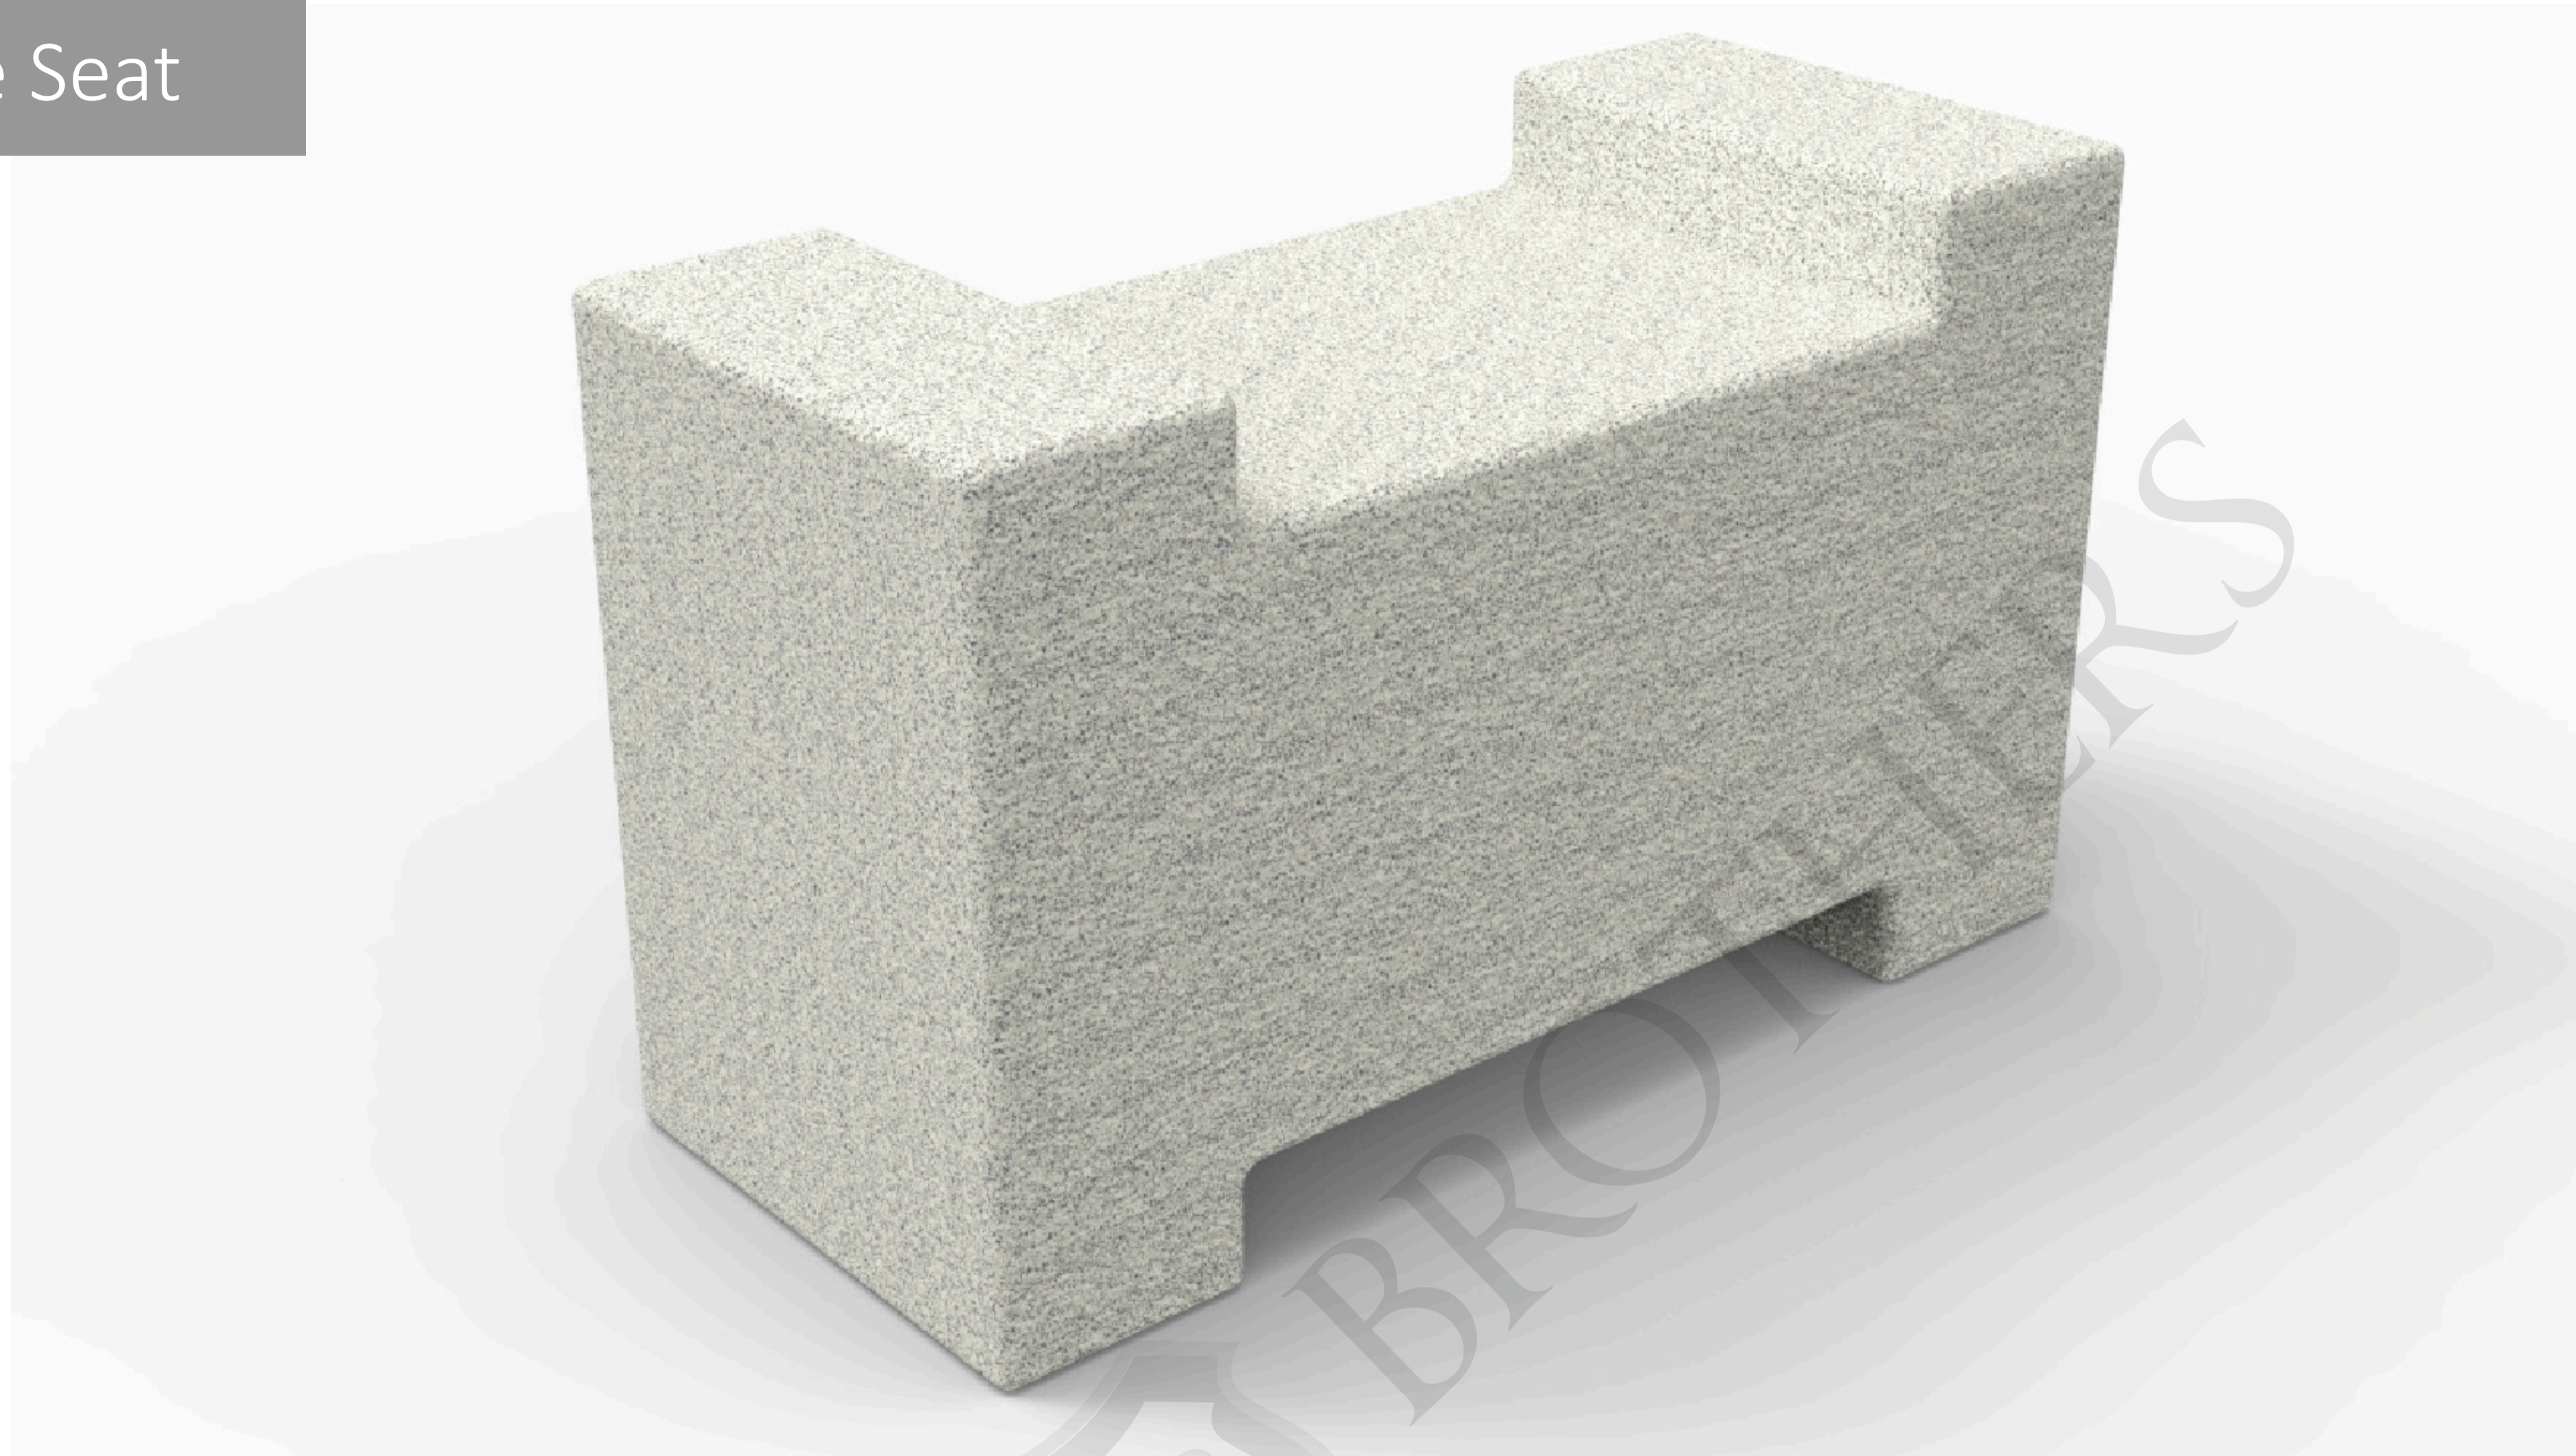

Maidstone Seat

Available in;
CP White

AP Black

Maidstone Seat – Offset

Available in;
CP White

AP Black