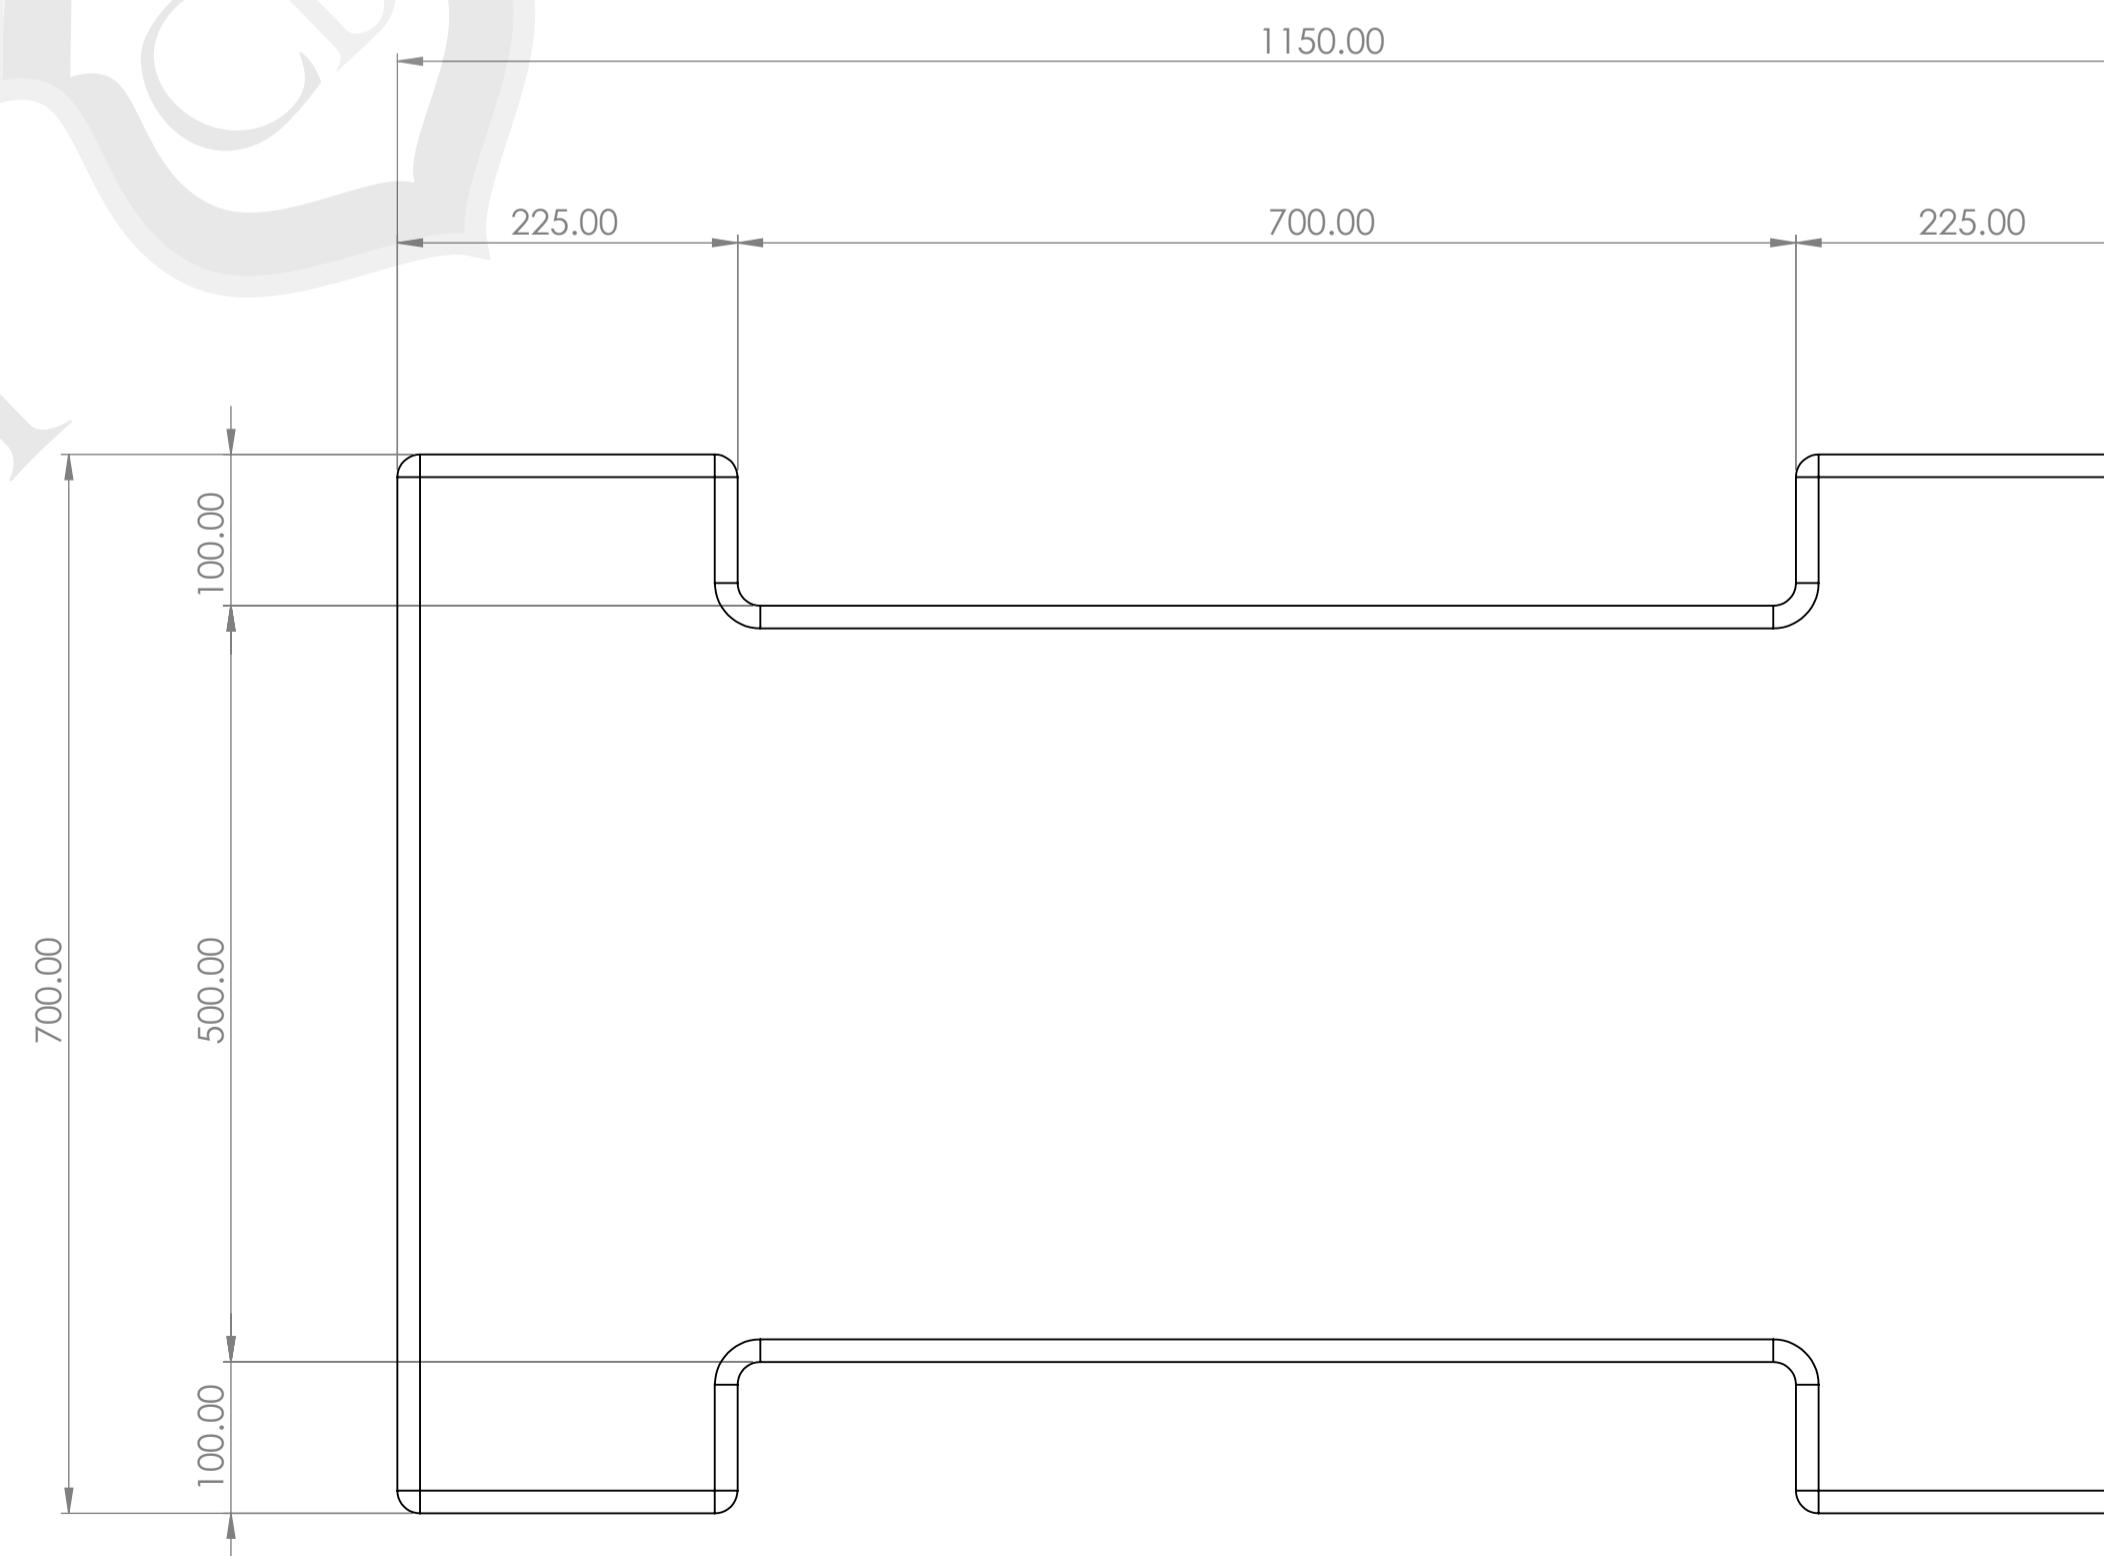

Maidstone Seat

Available in;
CP White

AP Black

Maidstone Seat – Offset

Available in;
CP White

AP Black