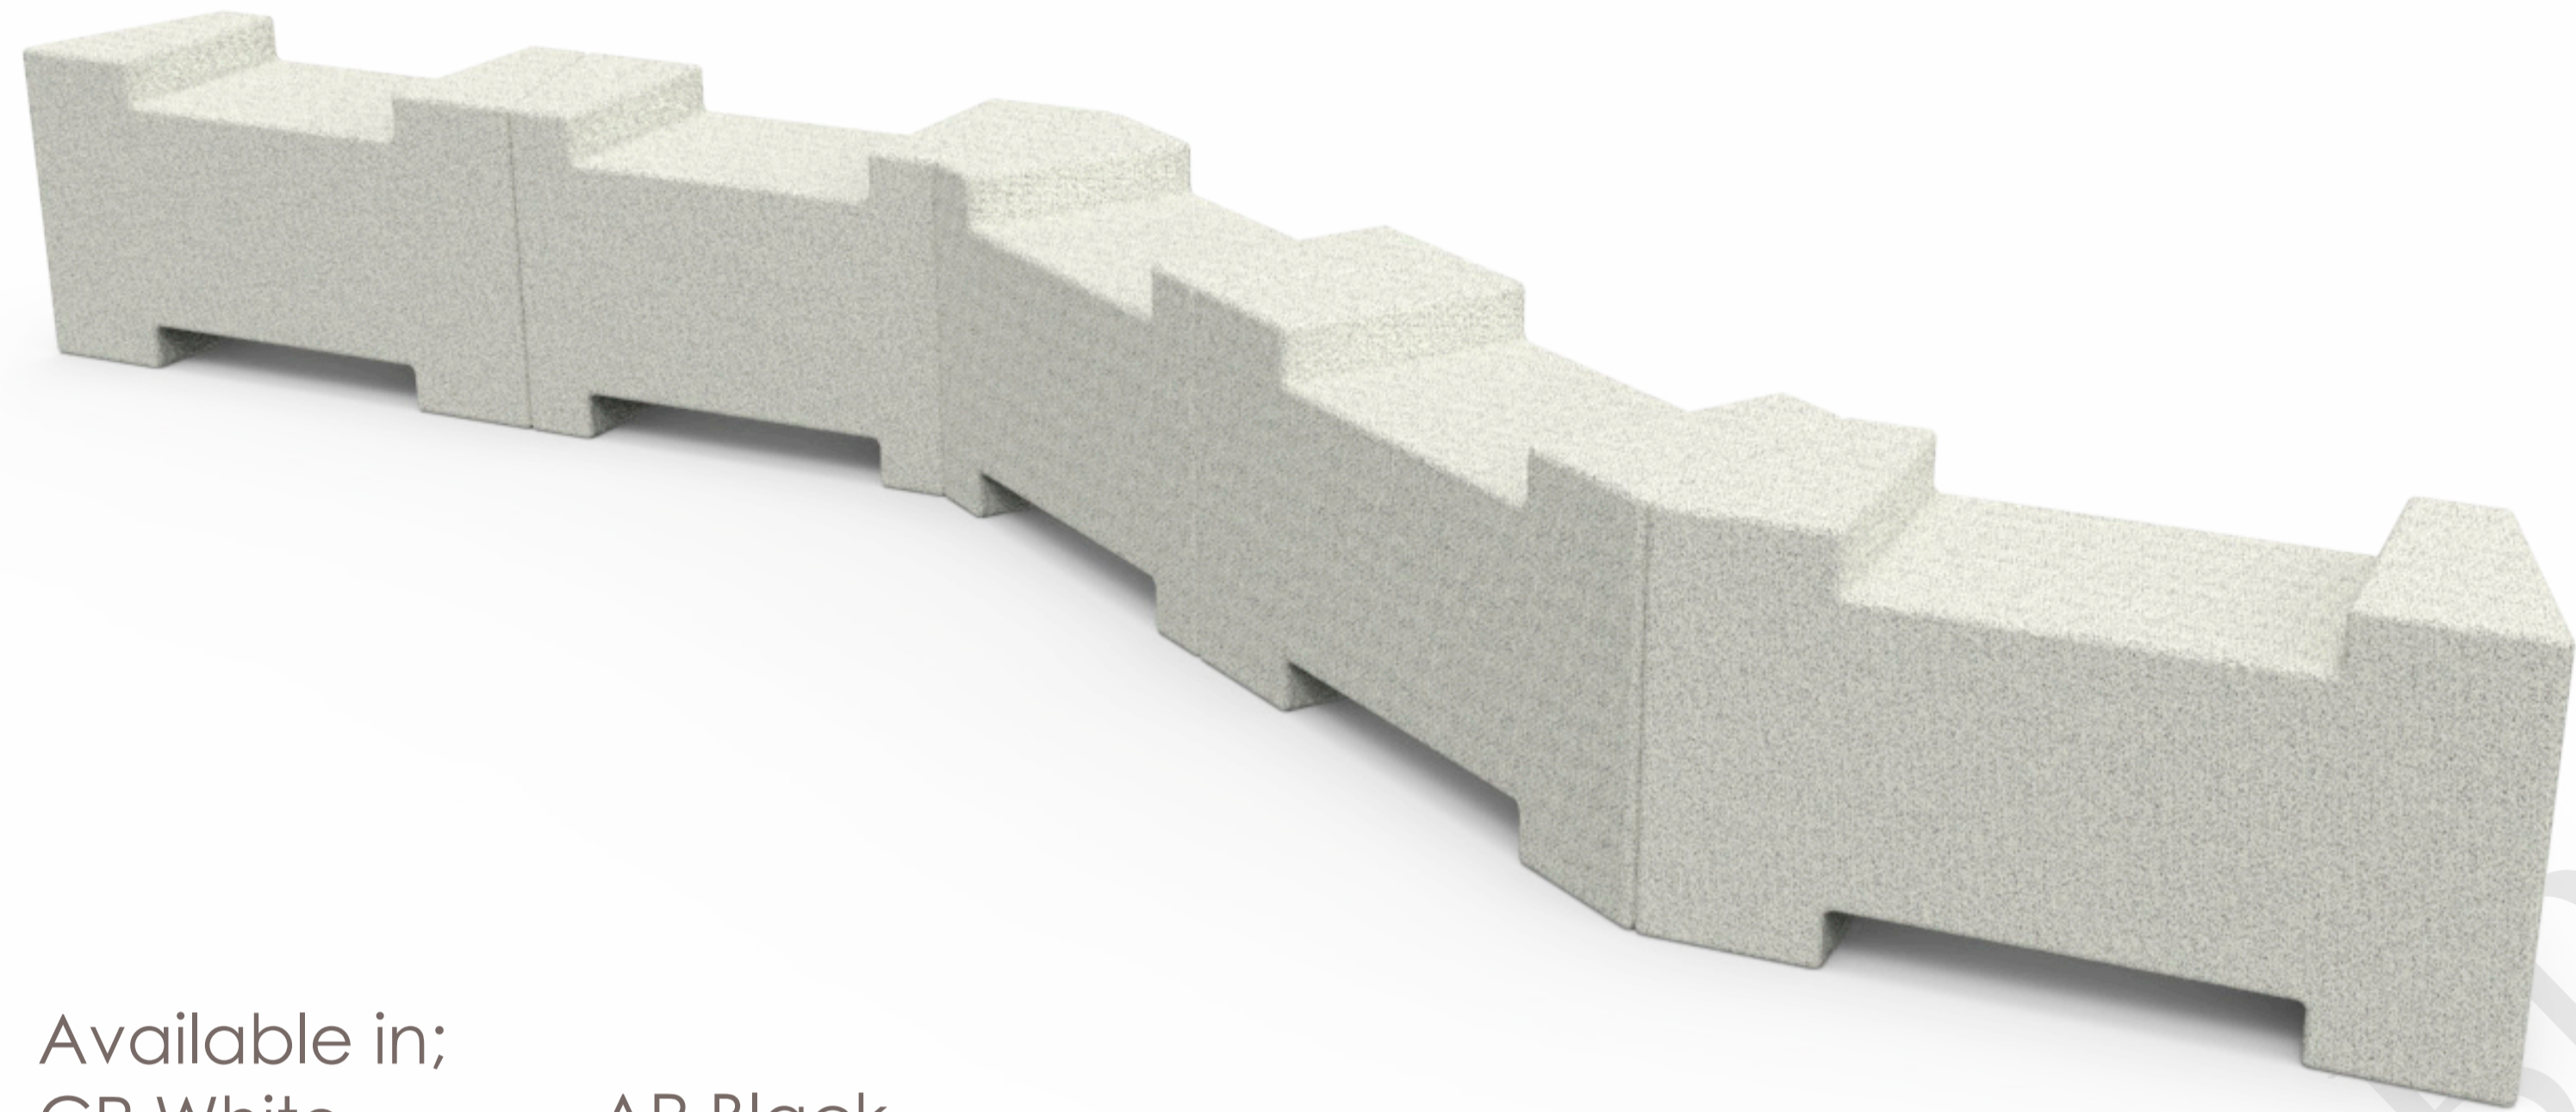

Maidstone Seat

Available in;
CP White

AP Black

Maidstone Seat – Offset

Available in;
CP White

AP Black