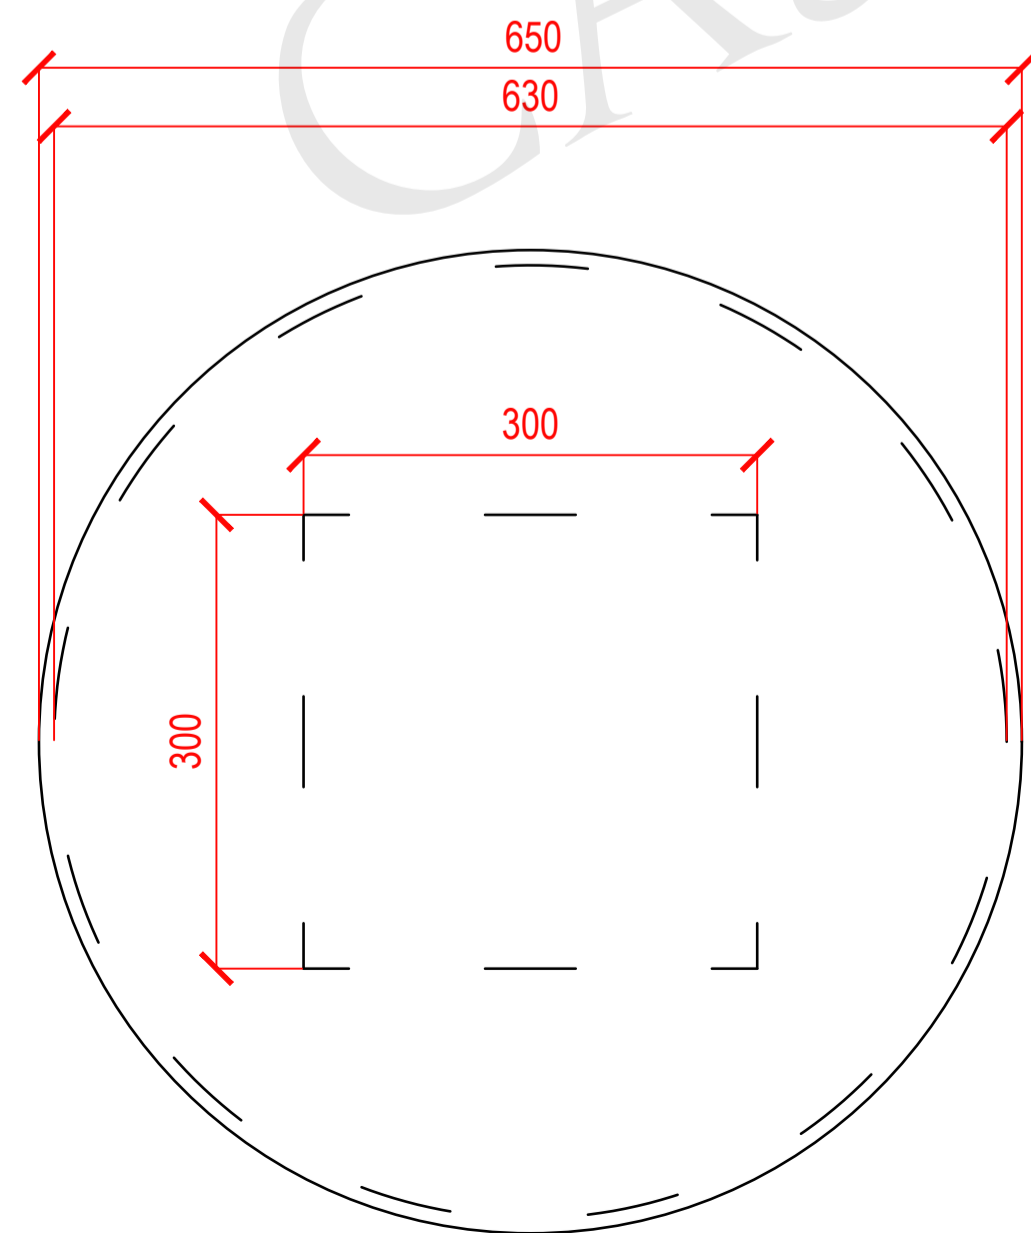

# Kerry Bench

Available in;  
AP Black

CP White

Plan View 1:5

Front View 1:5