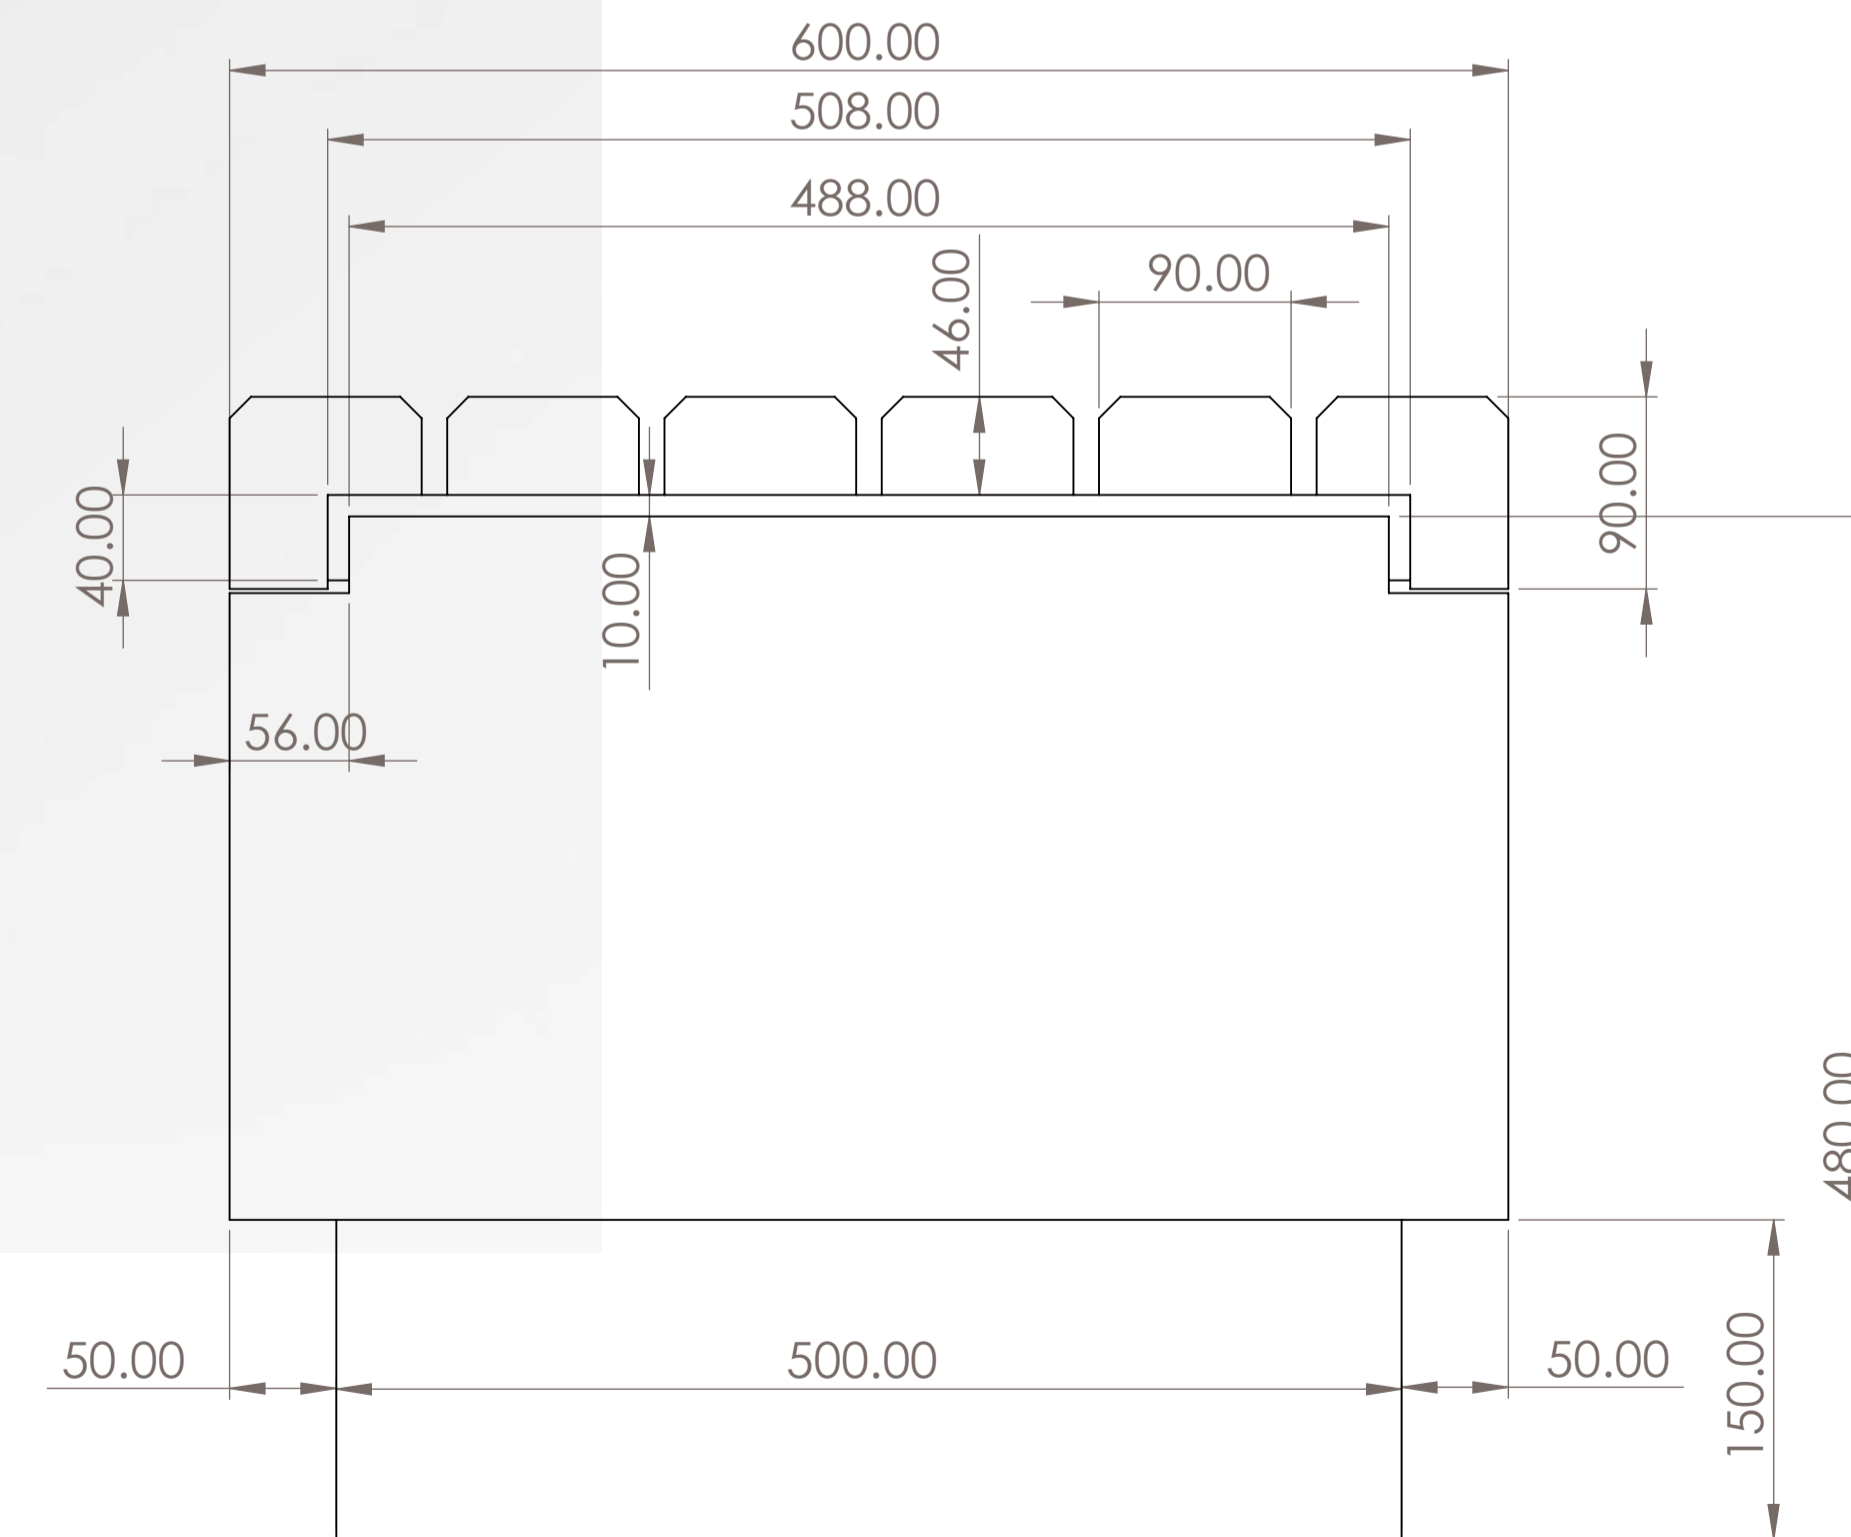

# Oregon Bench

Timber Slats: 4 x Cumaru Hardwood 46mm x 90mm Slats  
2 x Cumaru Hardwood 90mm x 90mm Slats  
12mm Spacing

All steel work grade 316 Stainless Steel

Available in;  
CP White

AP Black