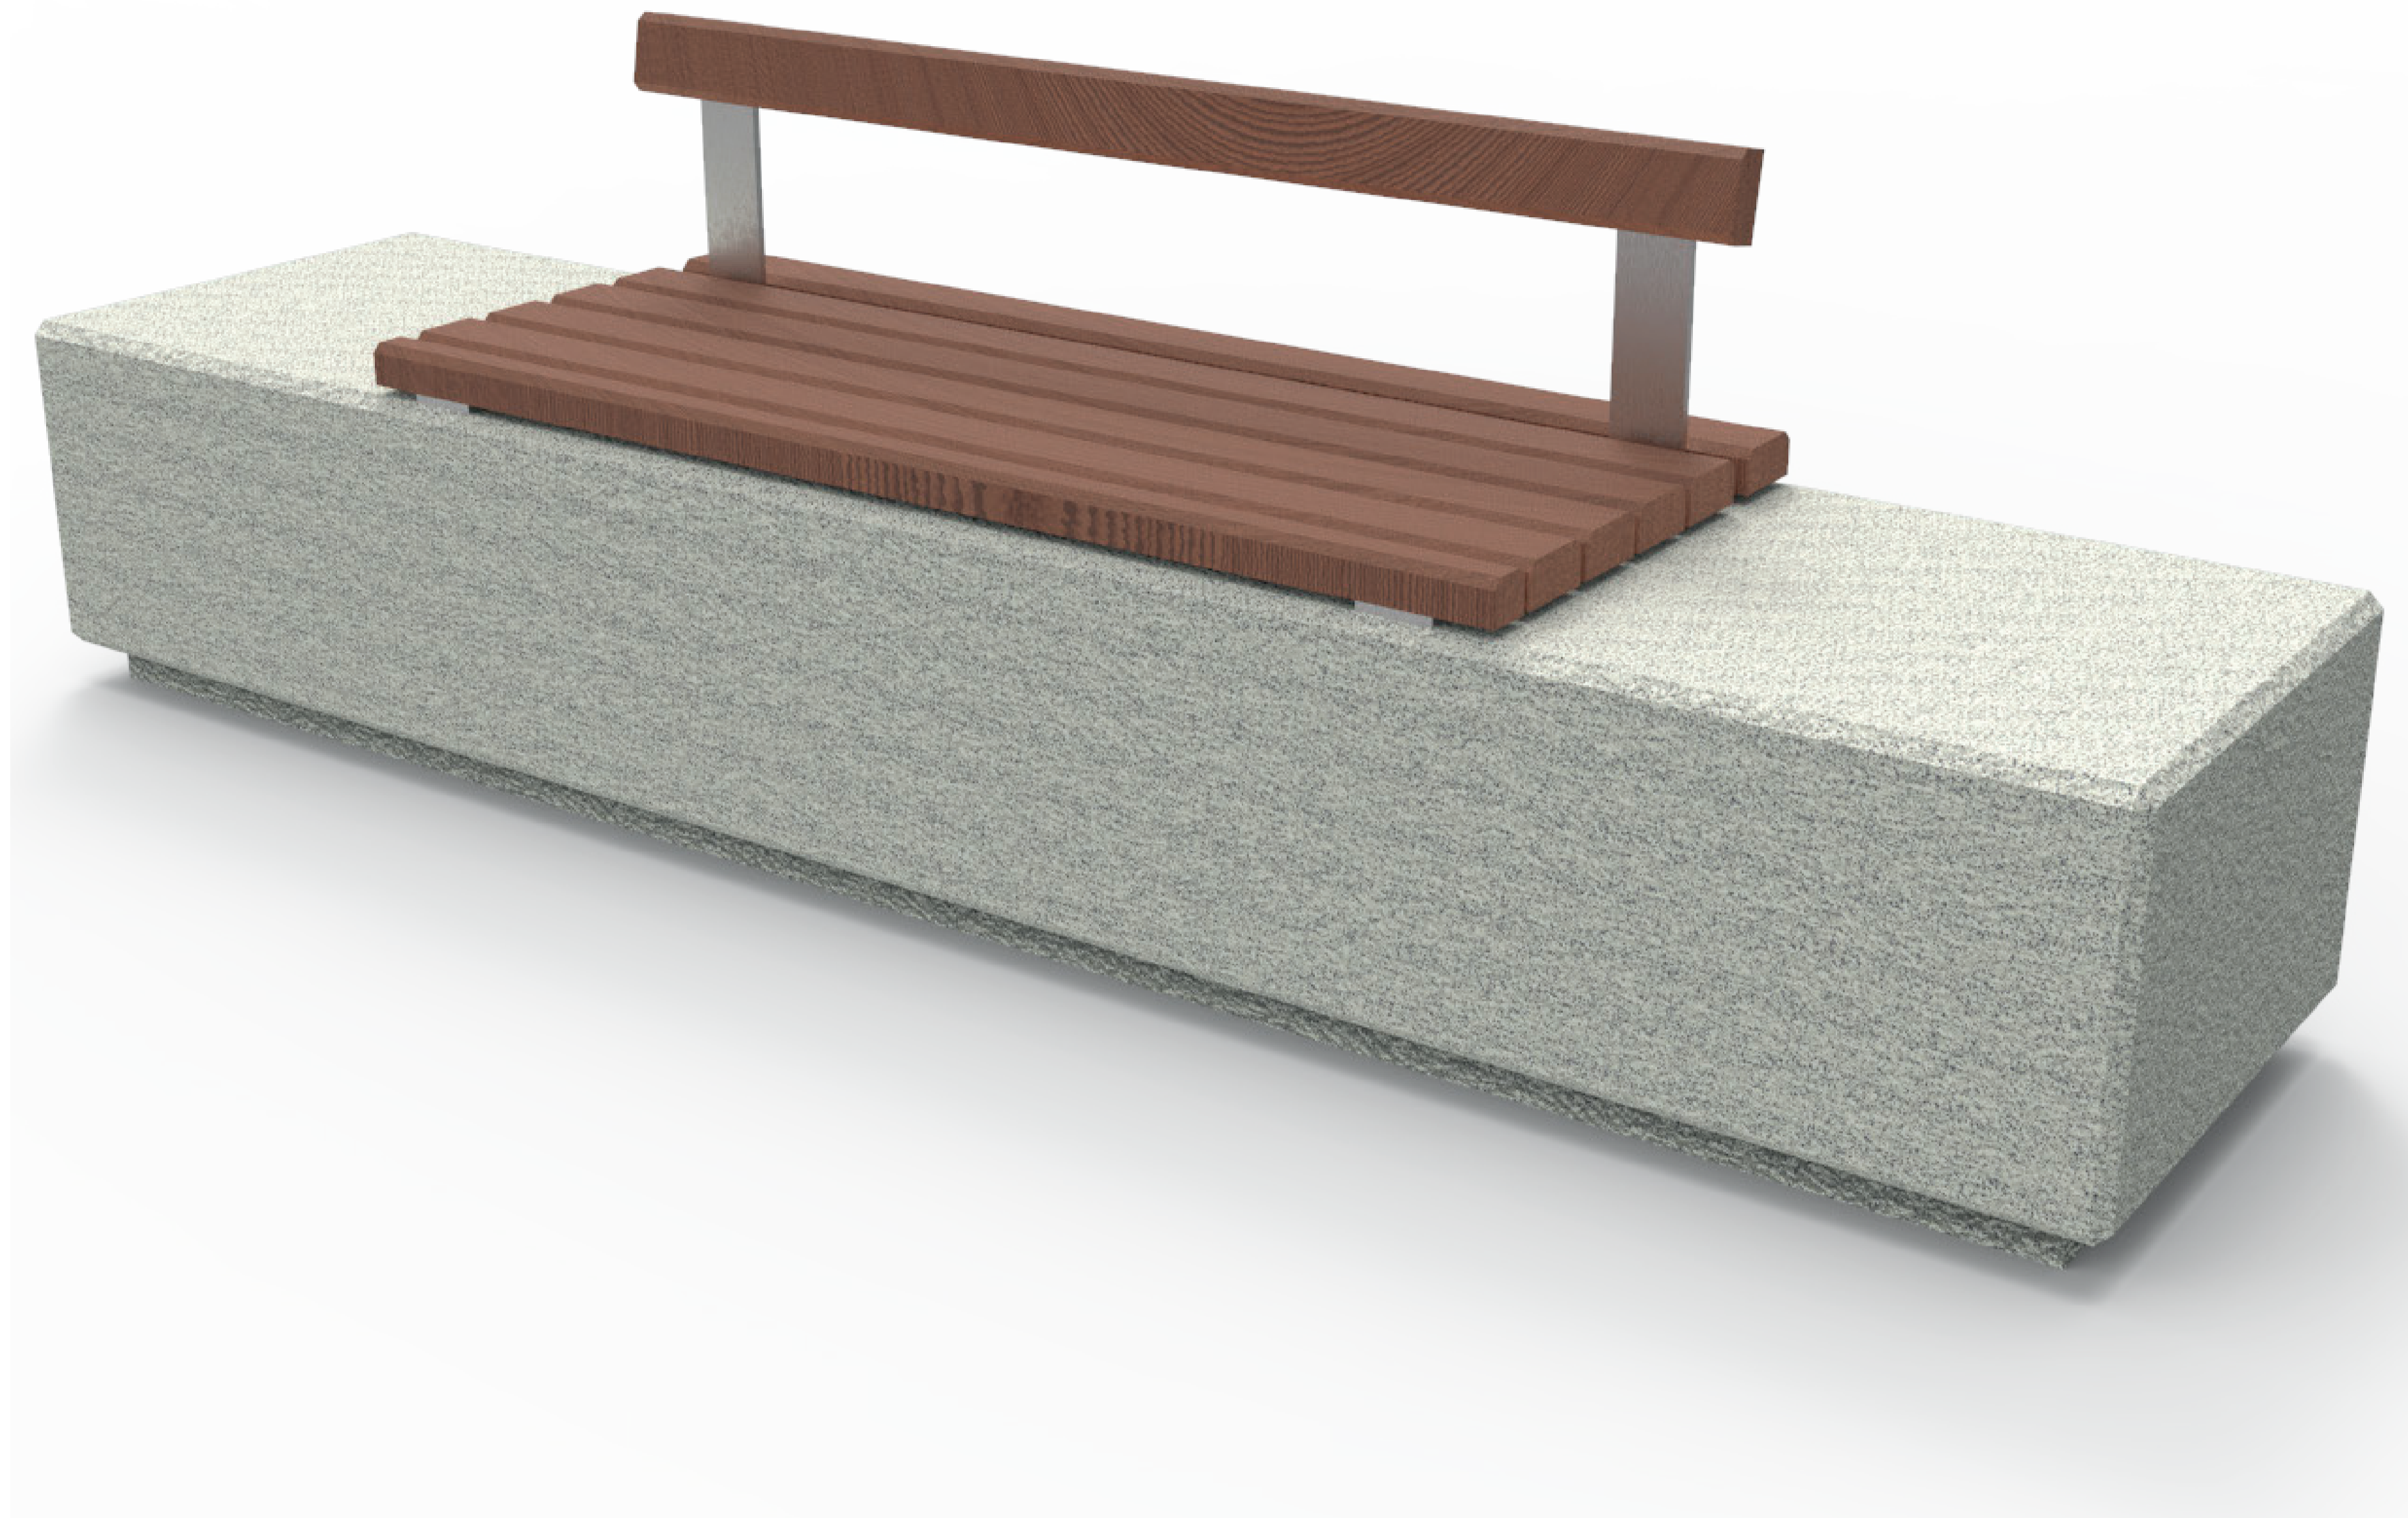

Monia Bench

Available in;
CP White

AP Black

www.cassidybrothers.com