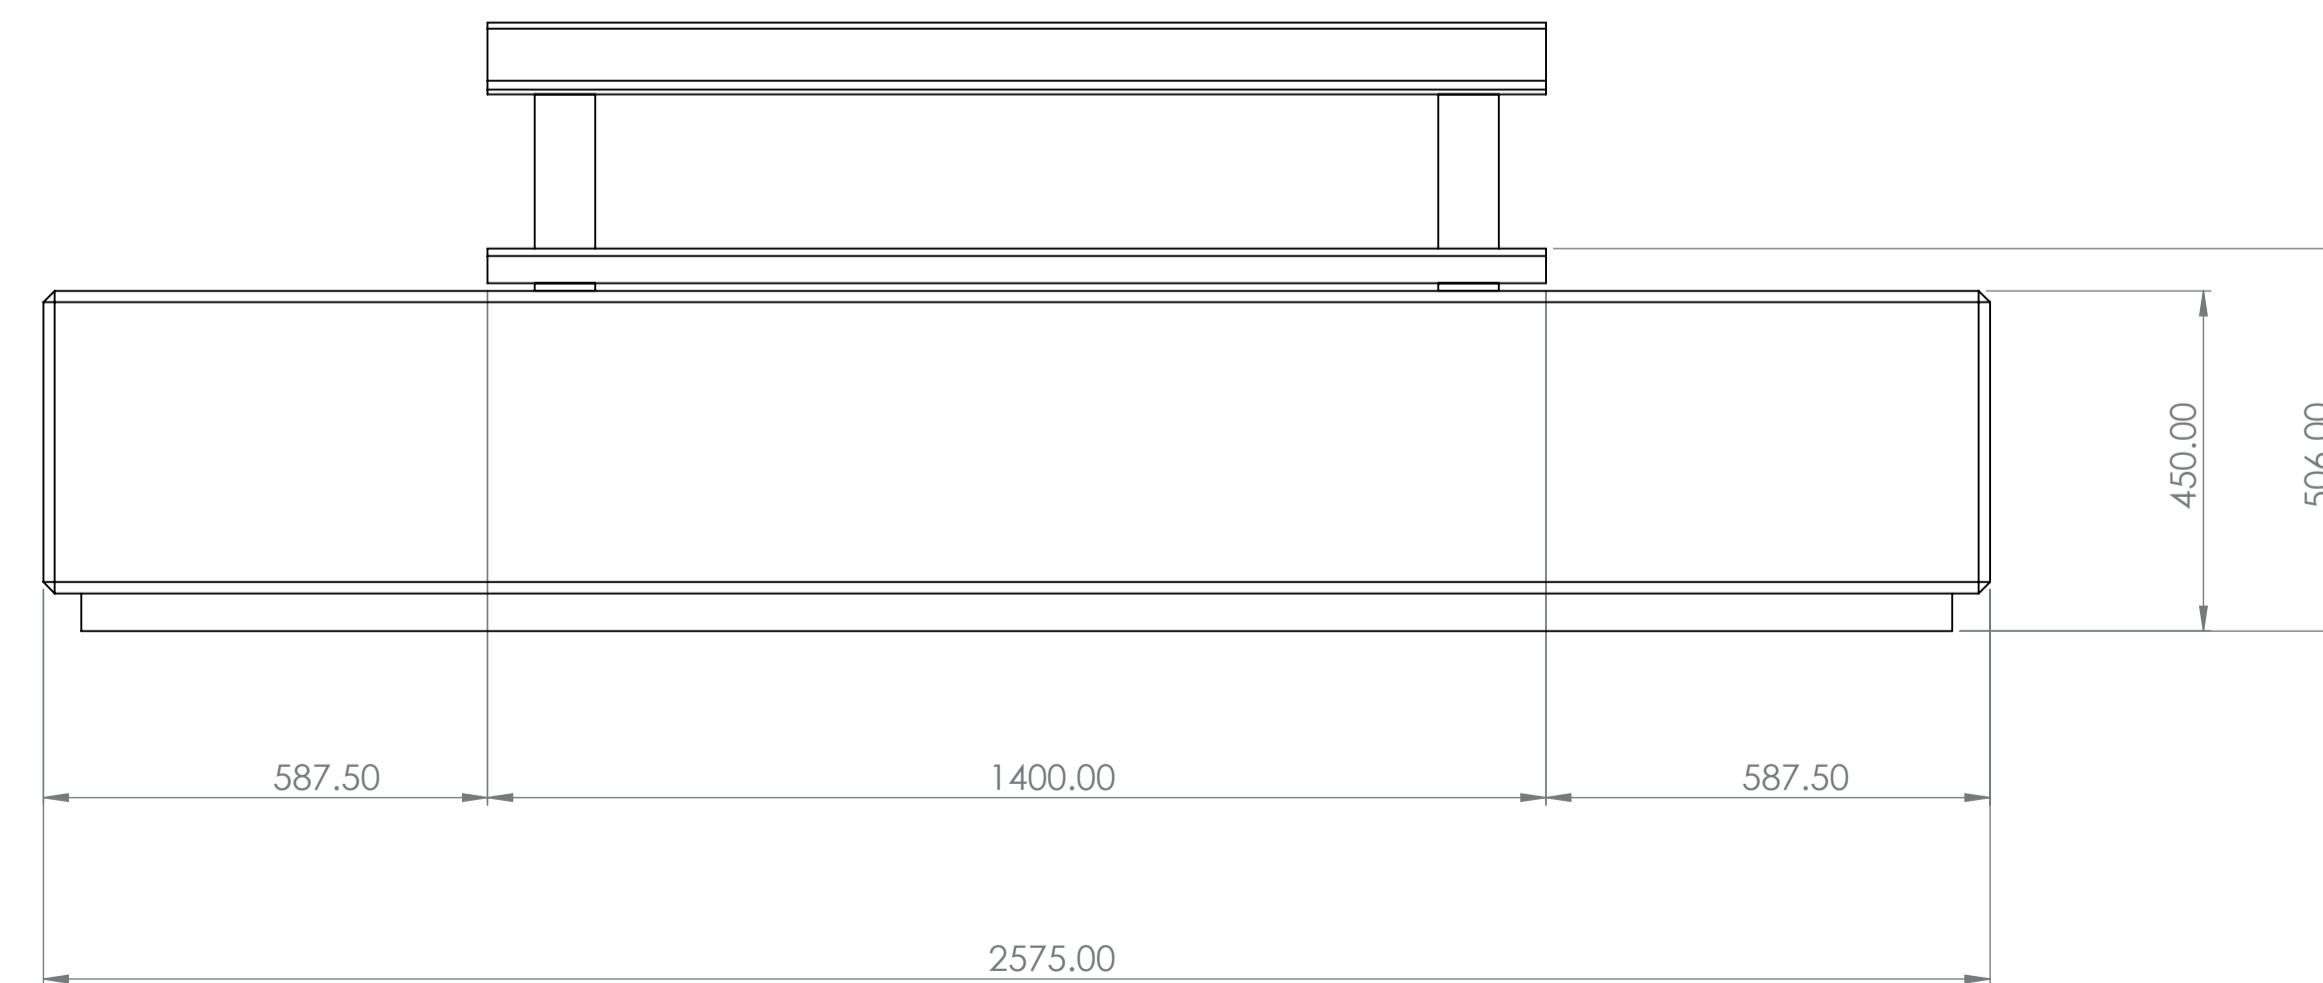

Monia Bench

Available in;
CP White

AP Black

www.cassidybrothers.com