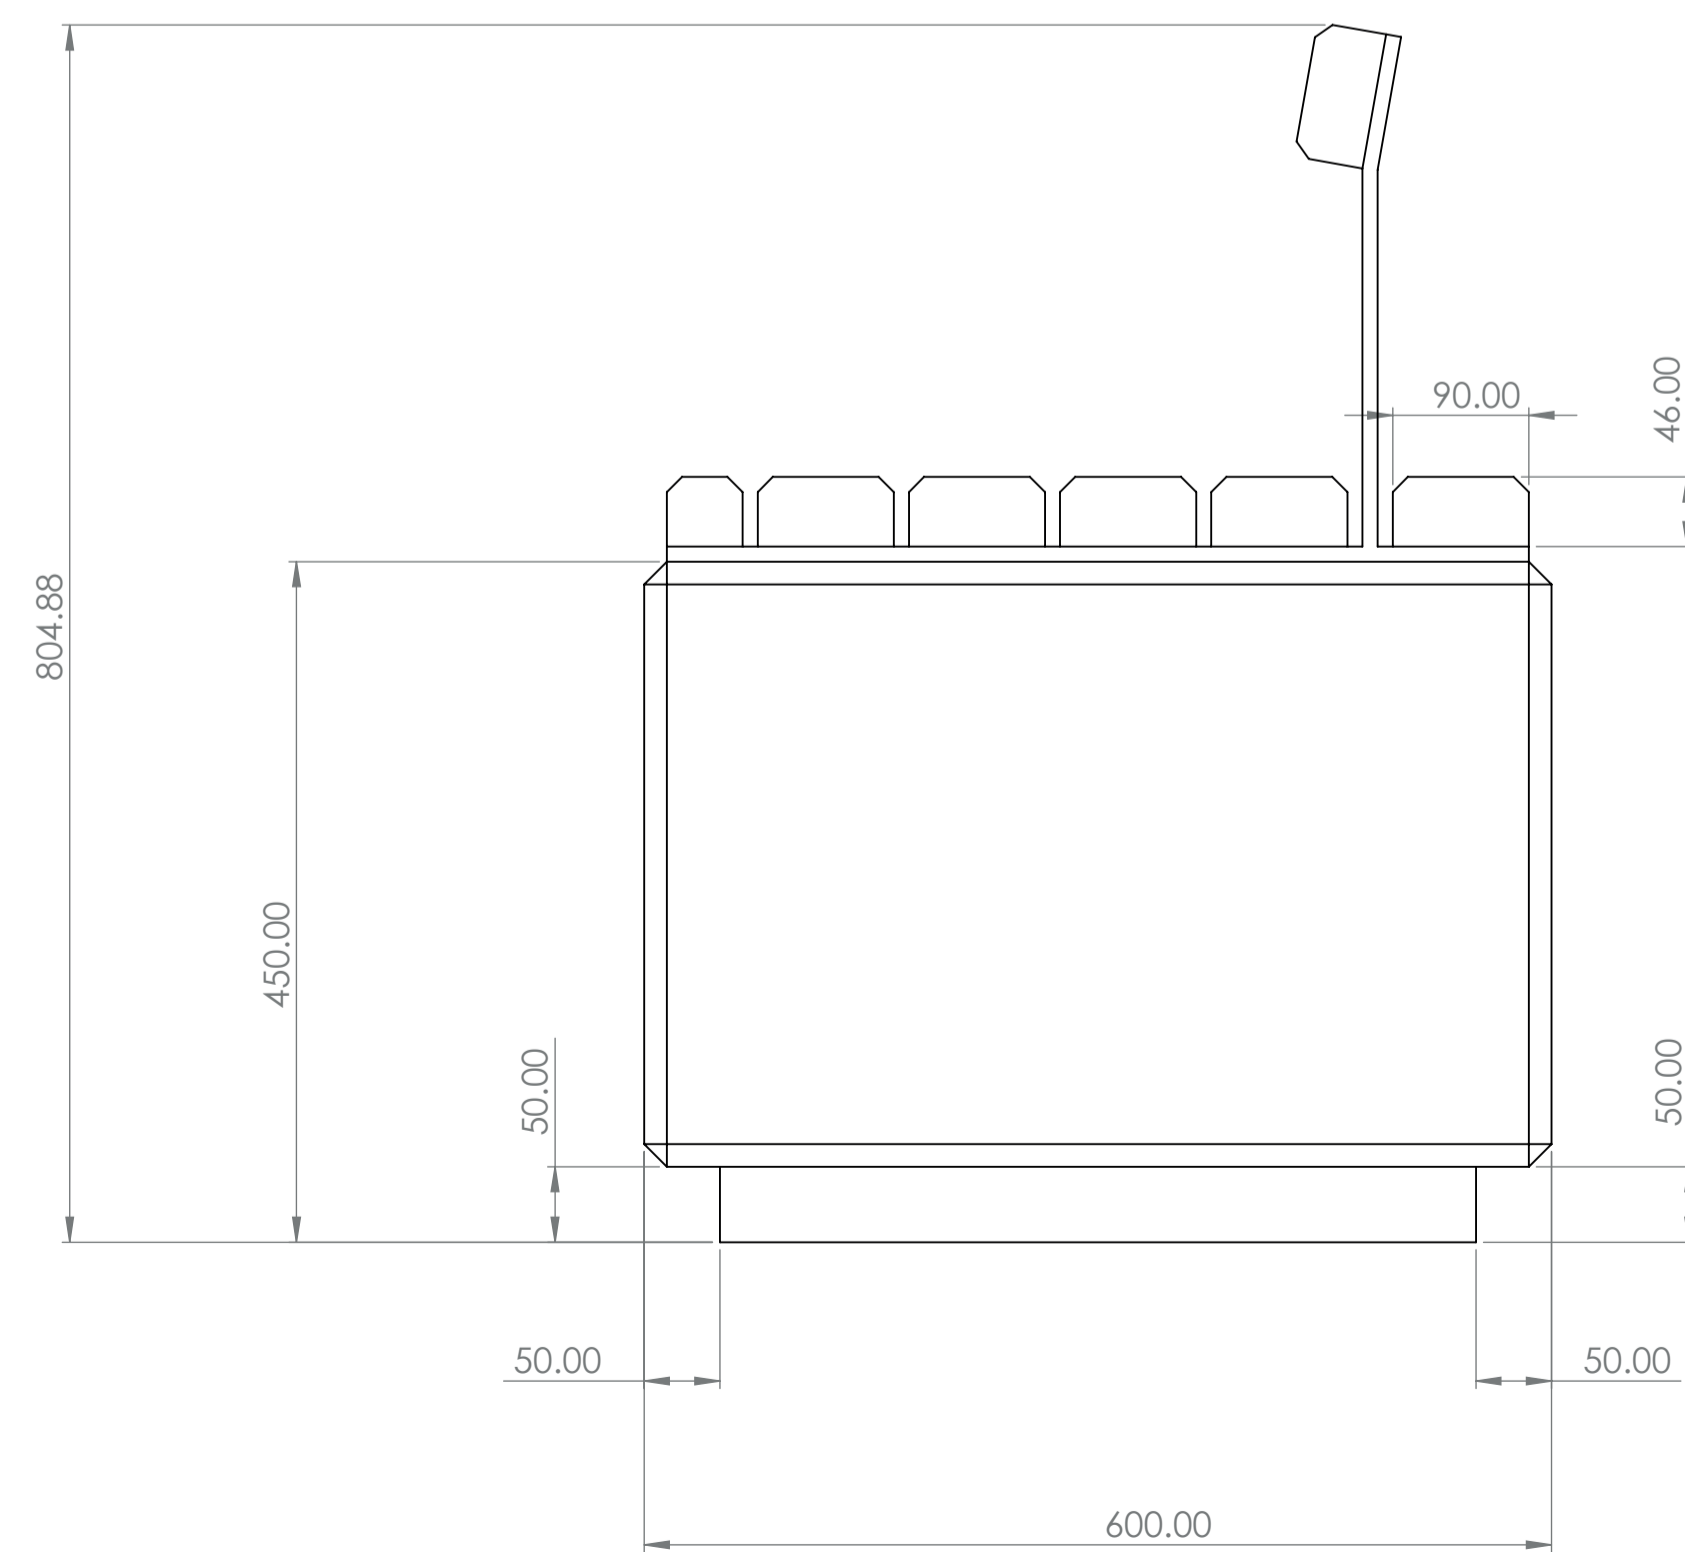

Monia Bench

Available in;
CP White

AP Black

www.cassidybrothers.com