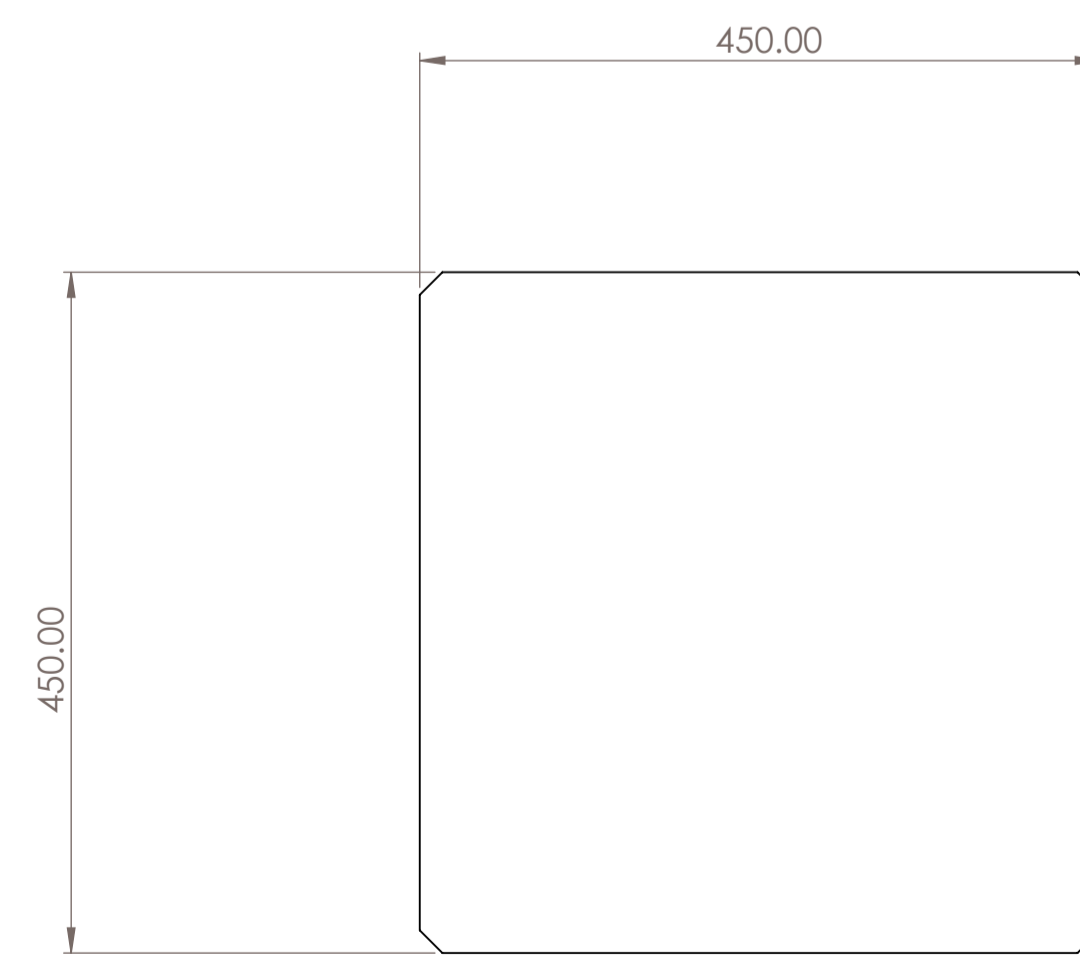

The Pembroke Bench

Approx 850kg

Available in;
CP White

AP Black

www.cassidybrothers.com