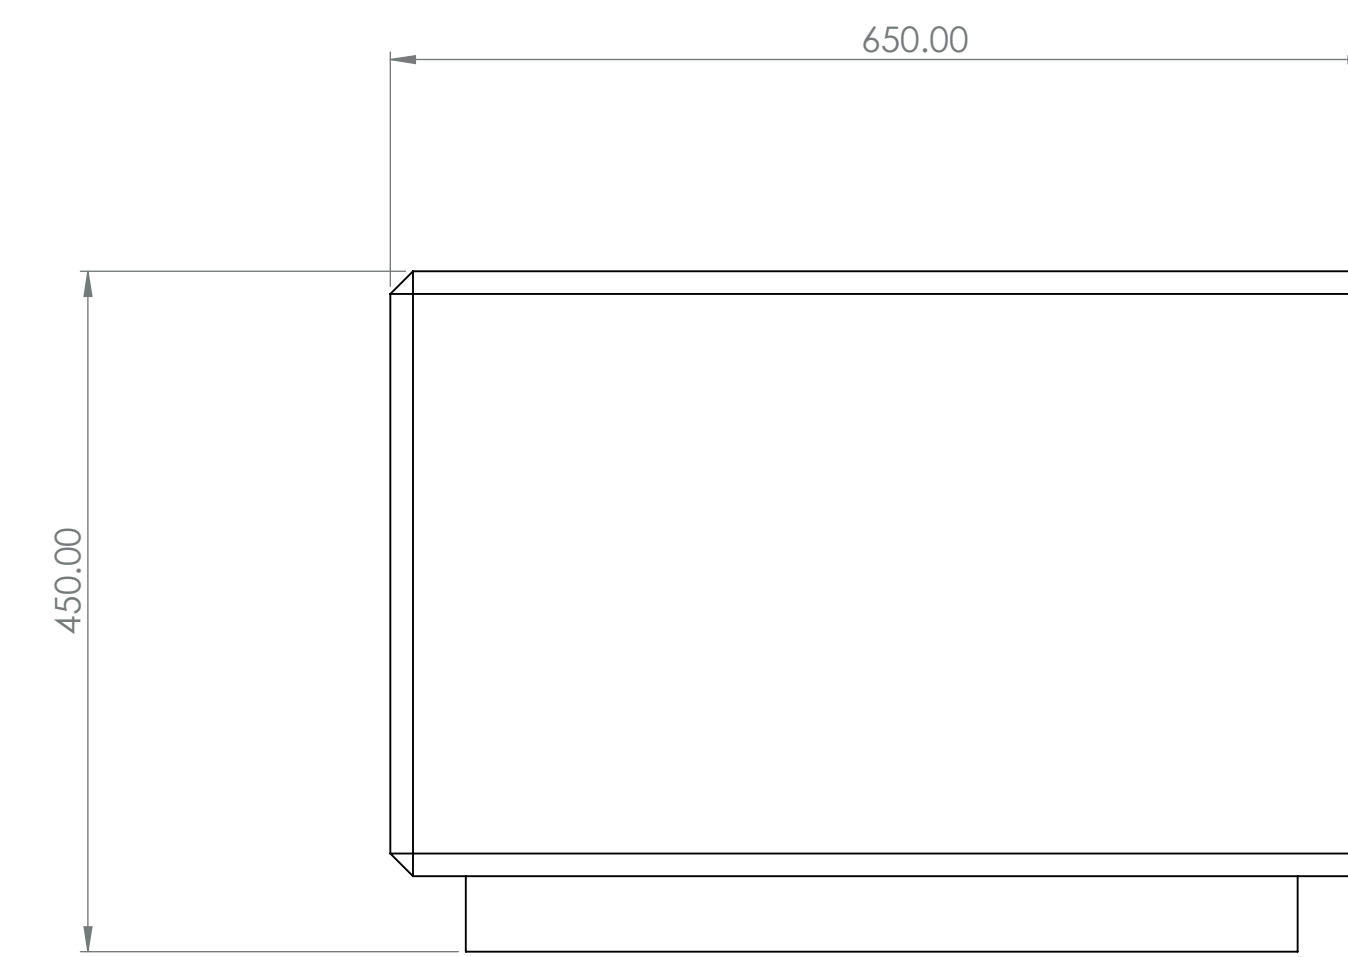

Rossa Bench

Available in;
CP White

AP Black

www.cassidybrothers.com