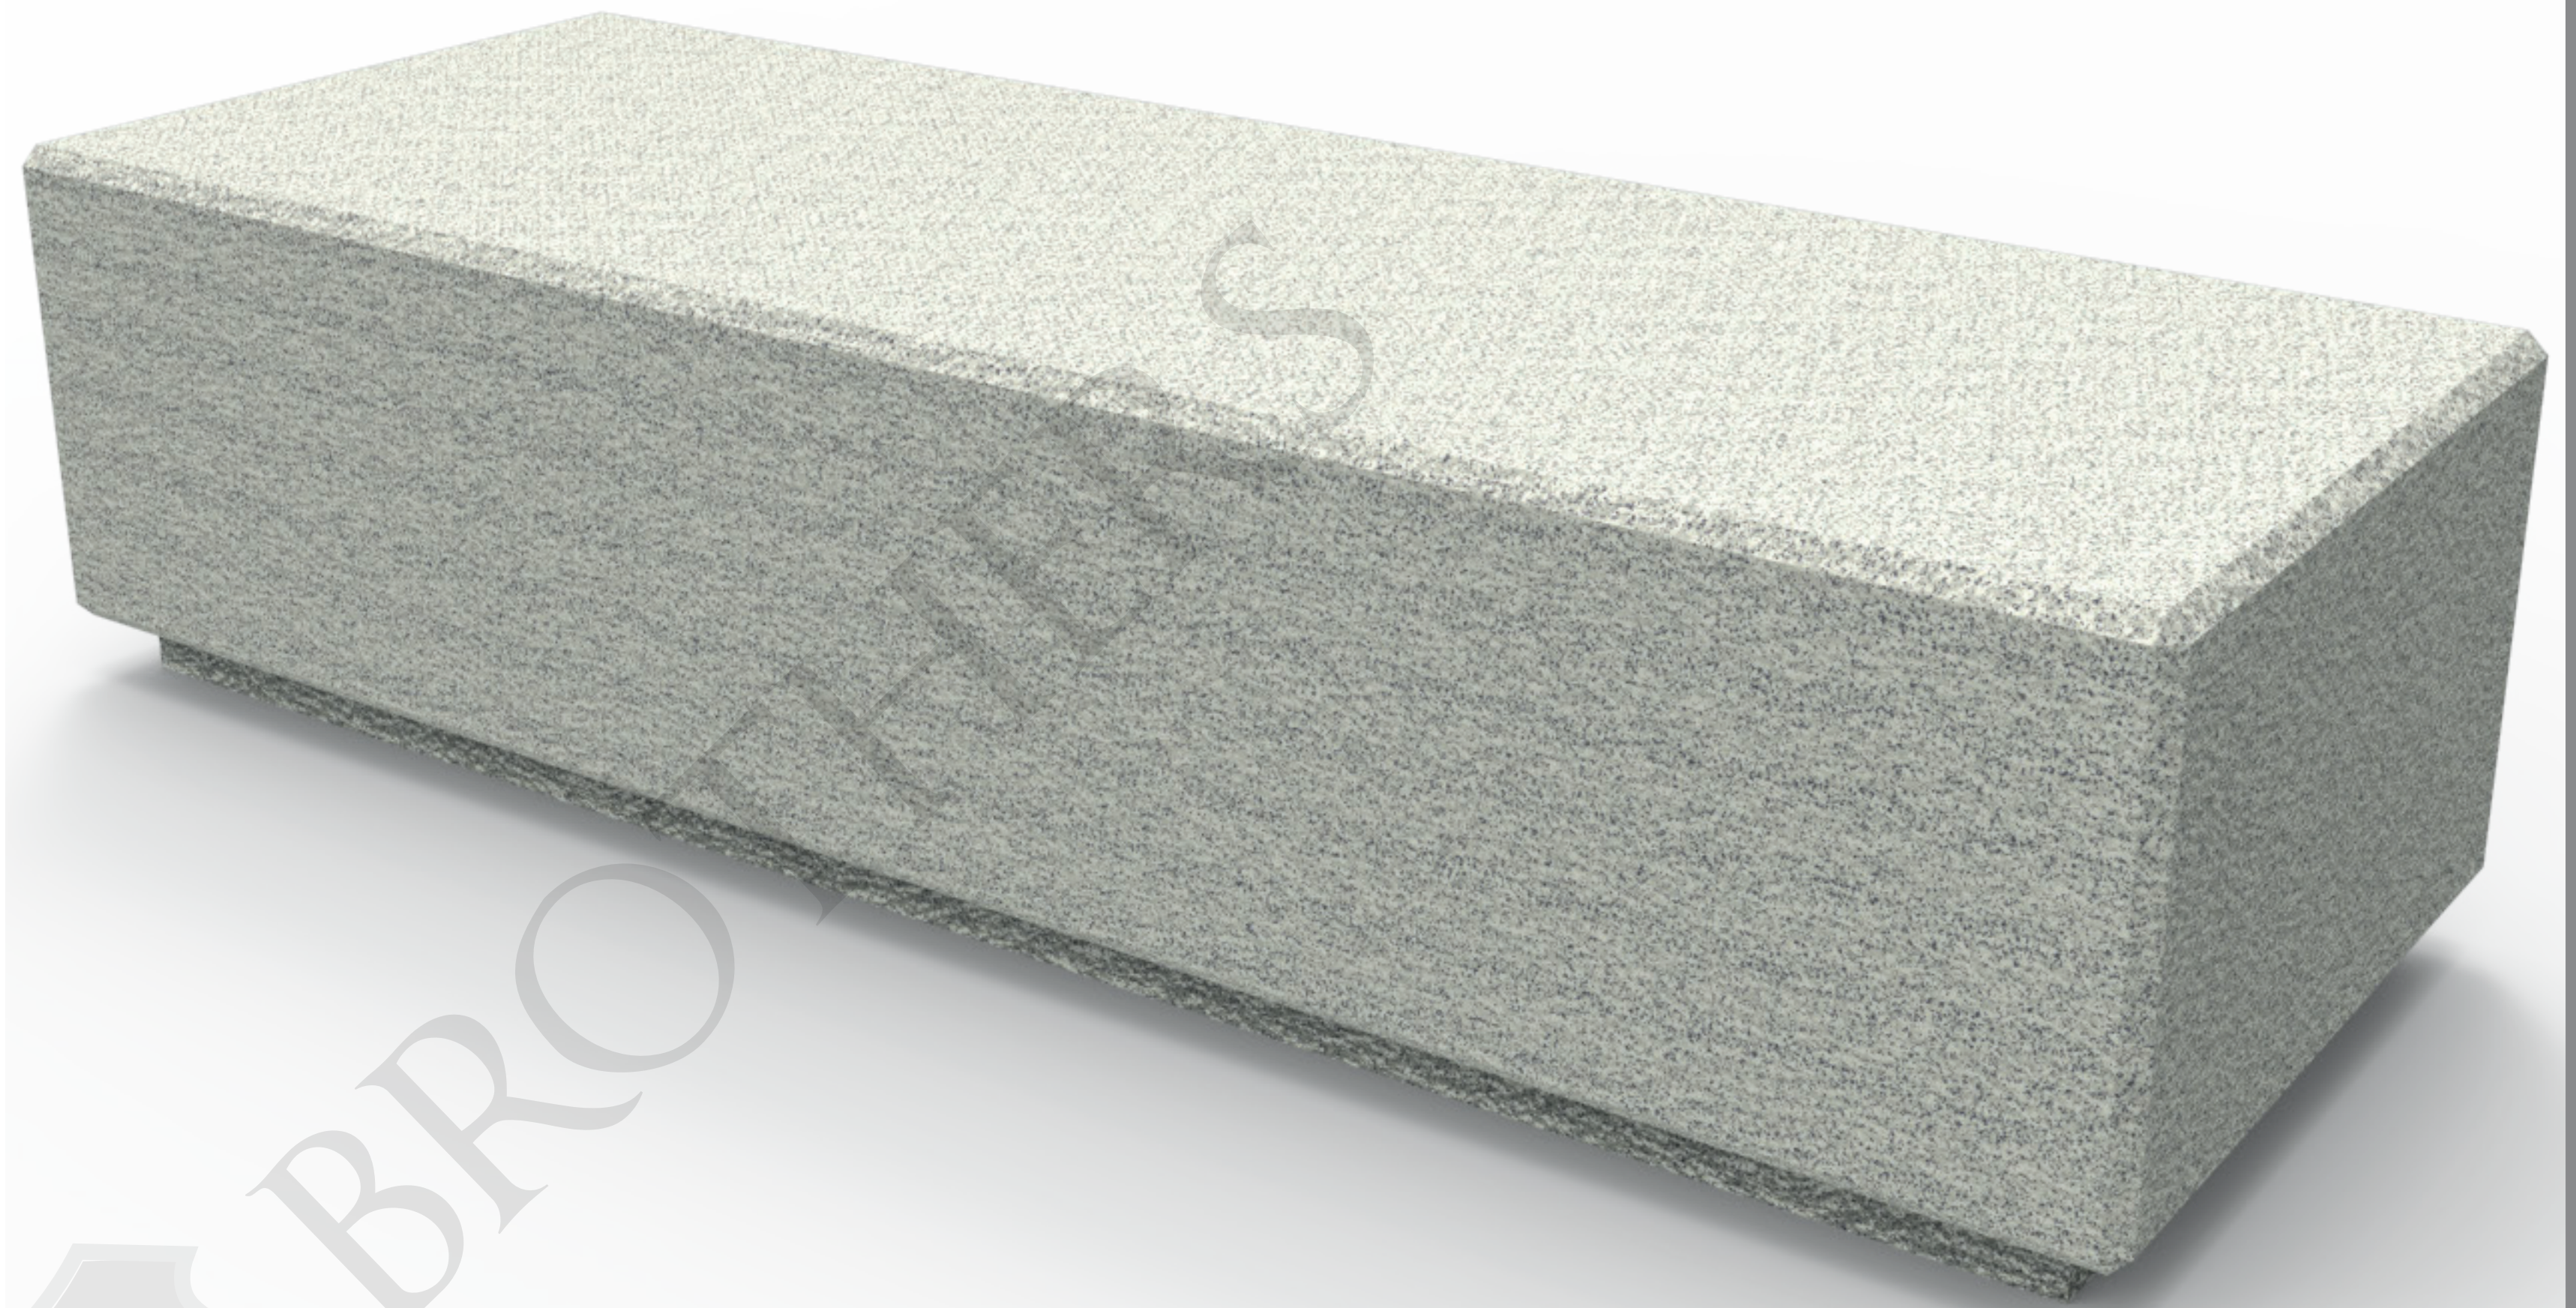

Rossa Bench

Available in;
CP White

AP Black

www.cassidybrothers.com