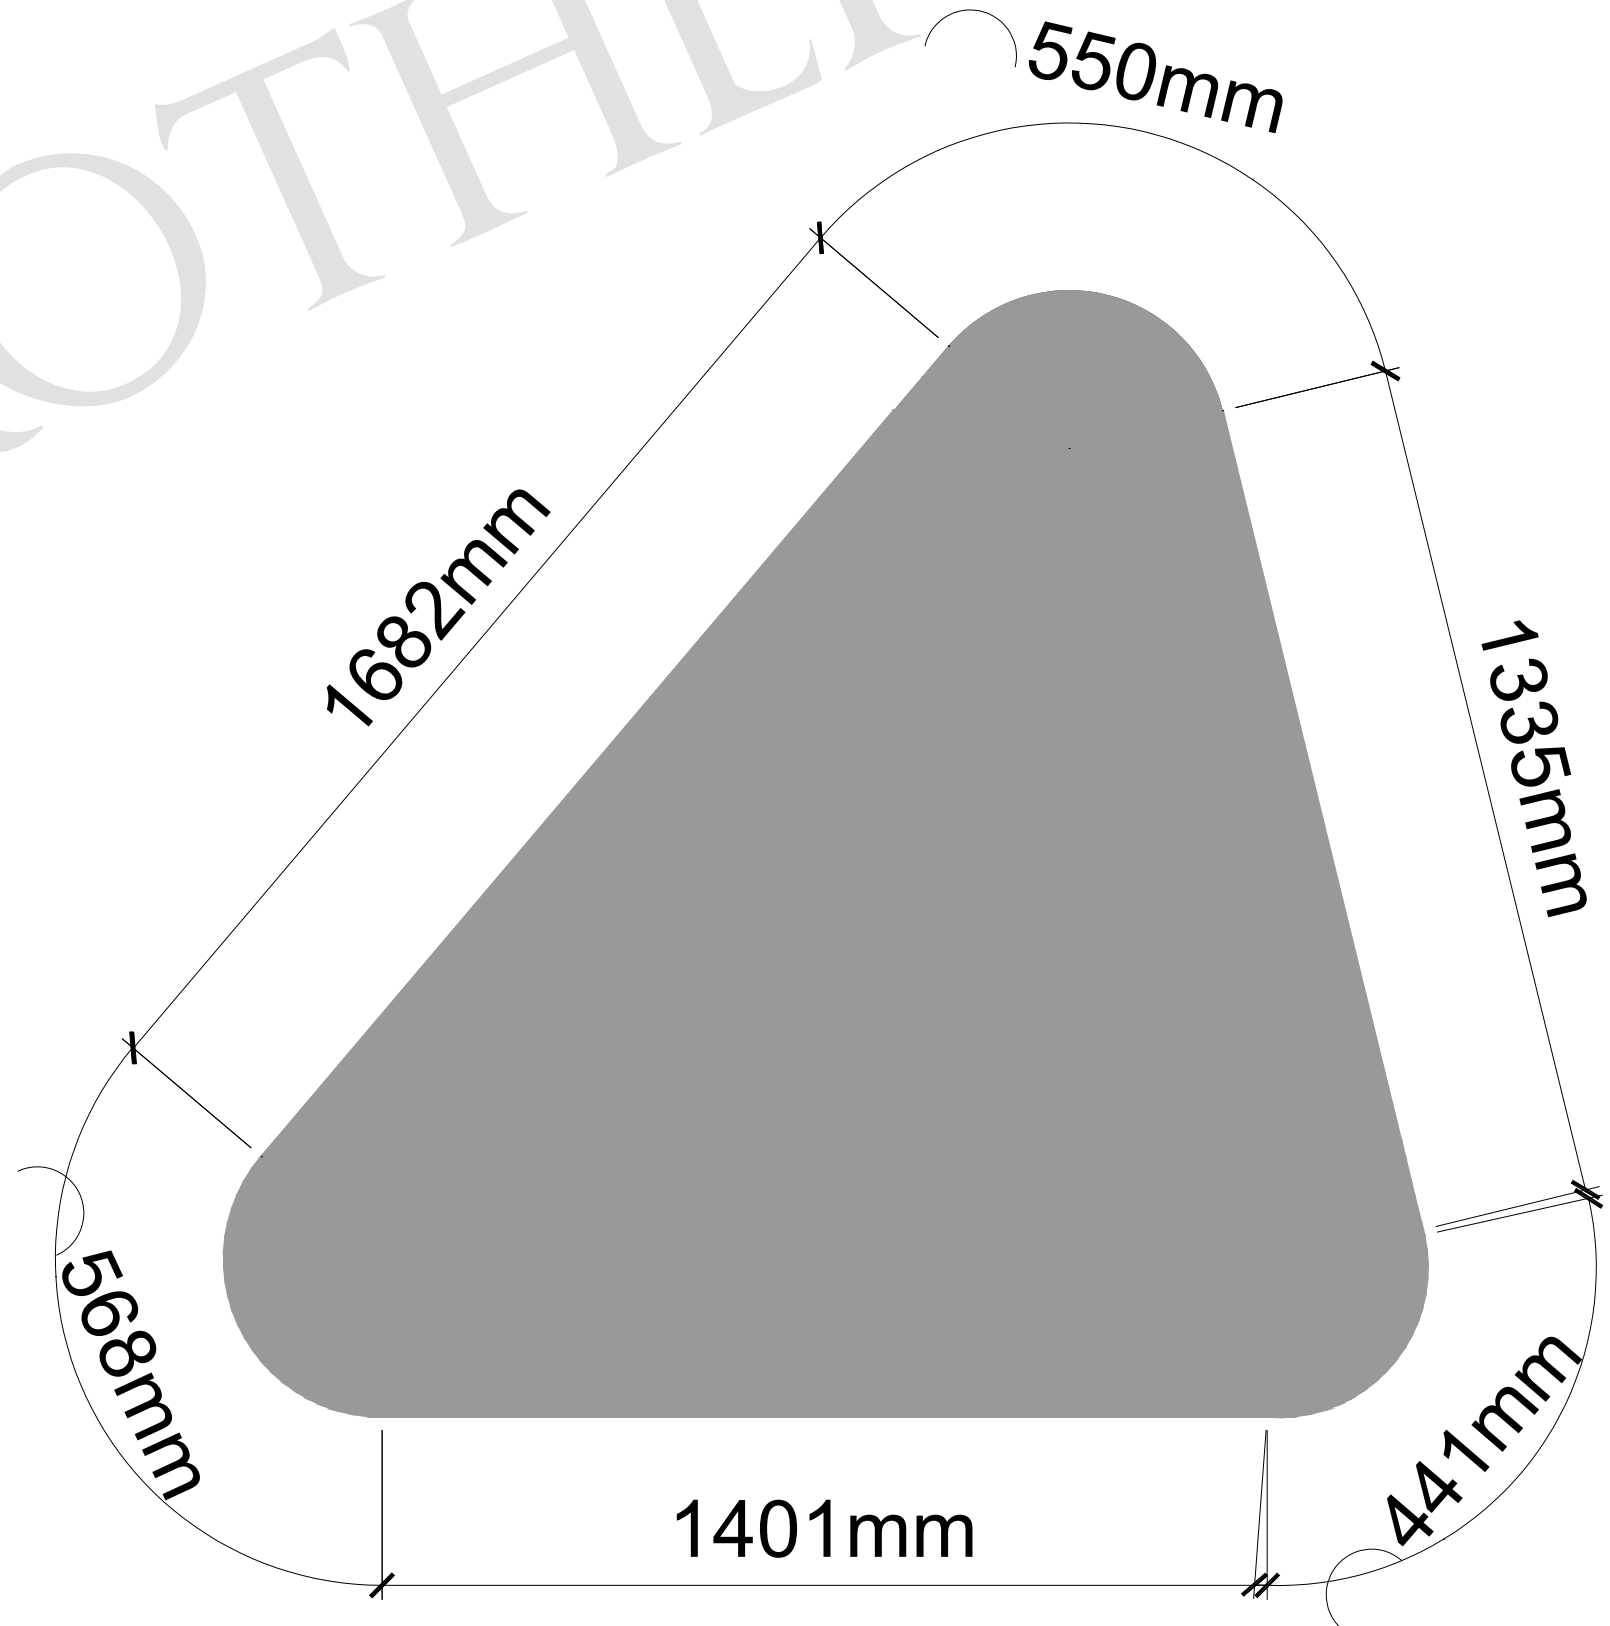

Canterbury Triangle Seating

Available in;
AP Black

CP White

Detail 1: 3D Render 1

Detail 2: Plan View

www.cassidybrothers.com