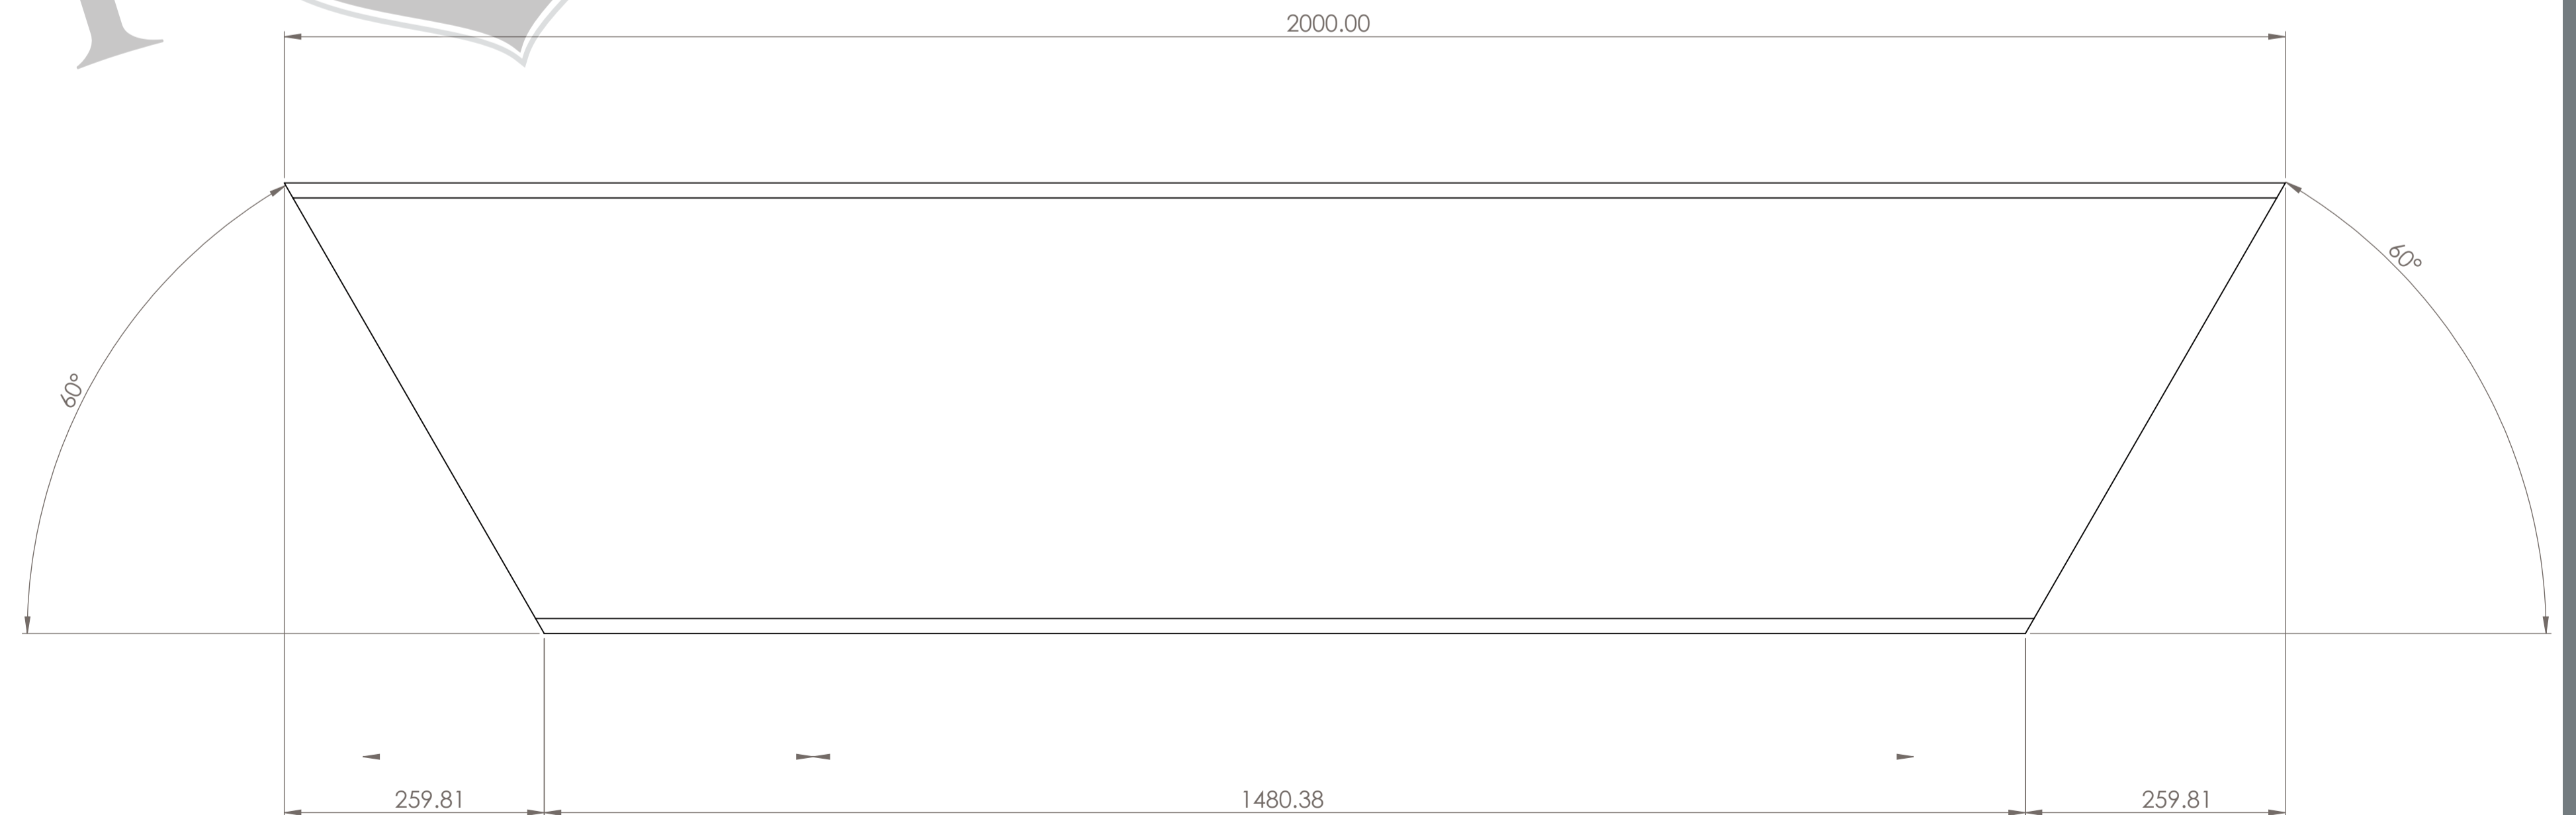

The Chesterfield Bench

Approx 850kg

www.cassidybrothers.com